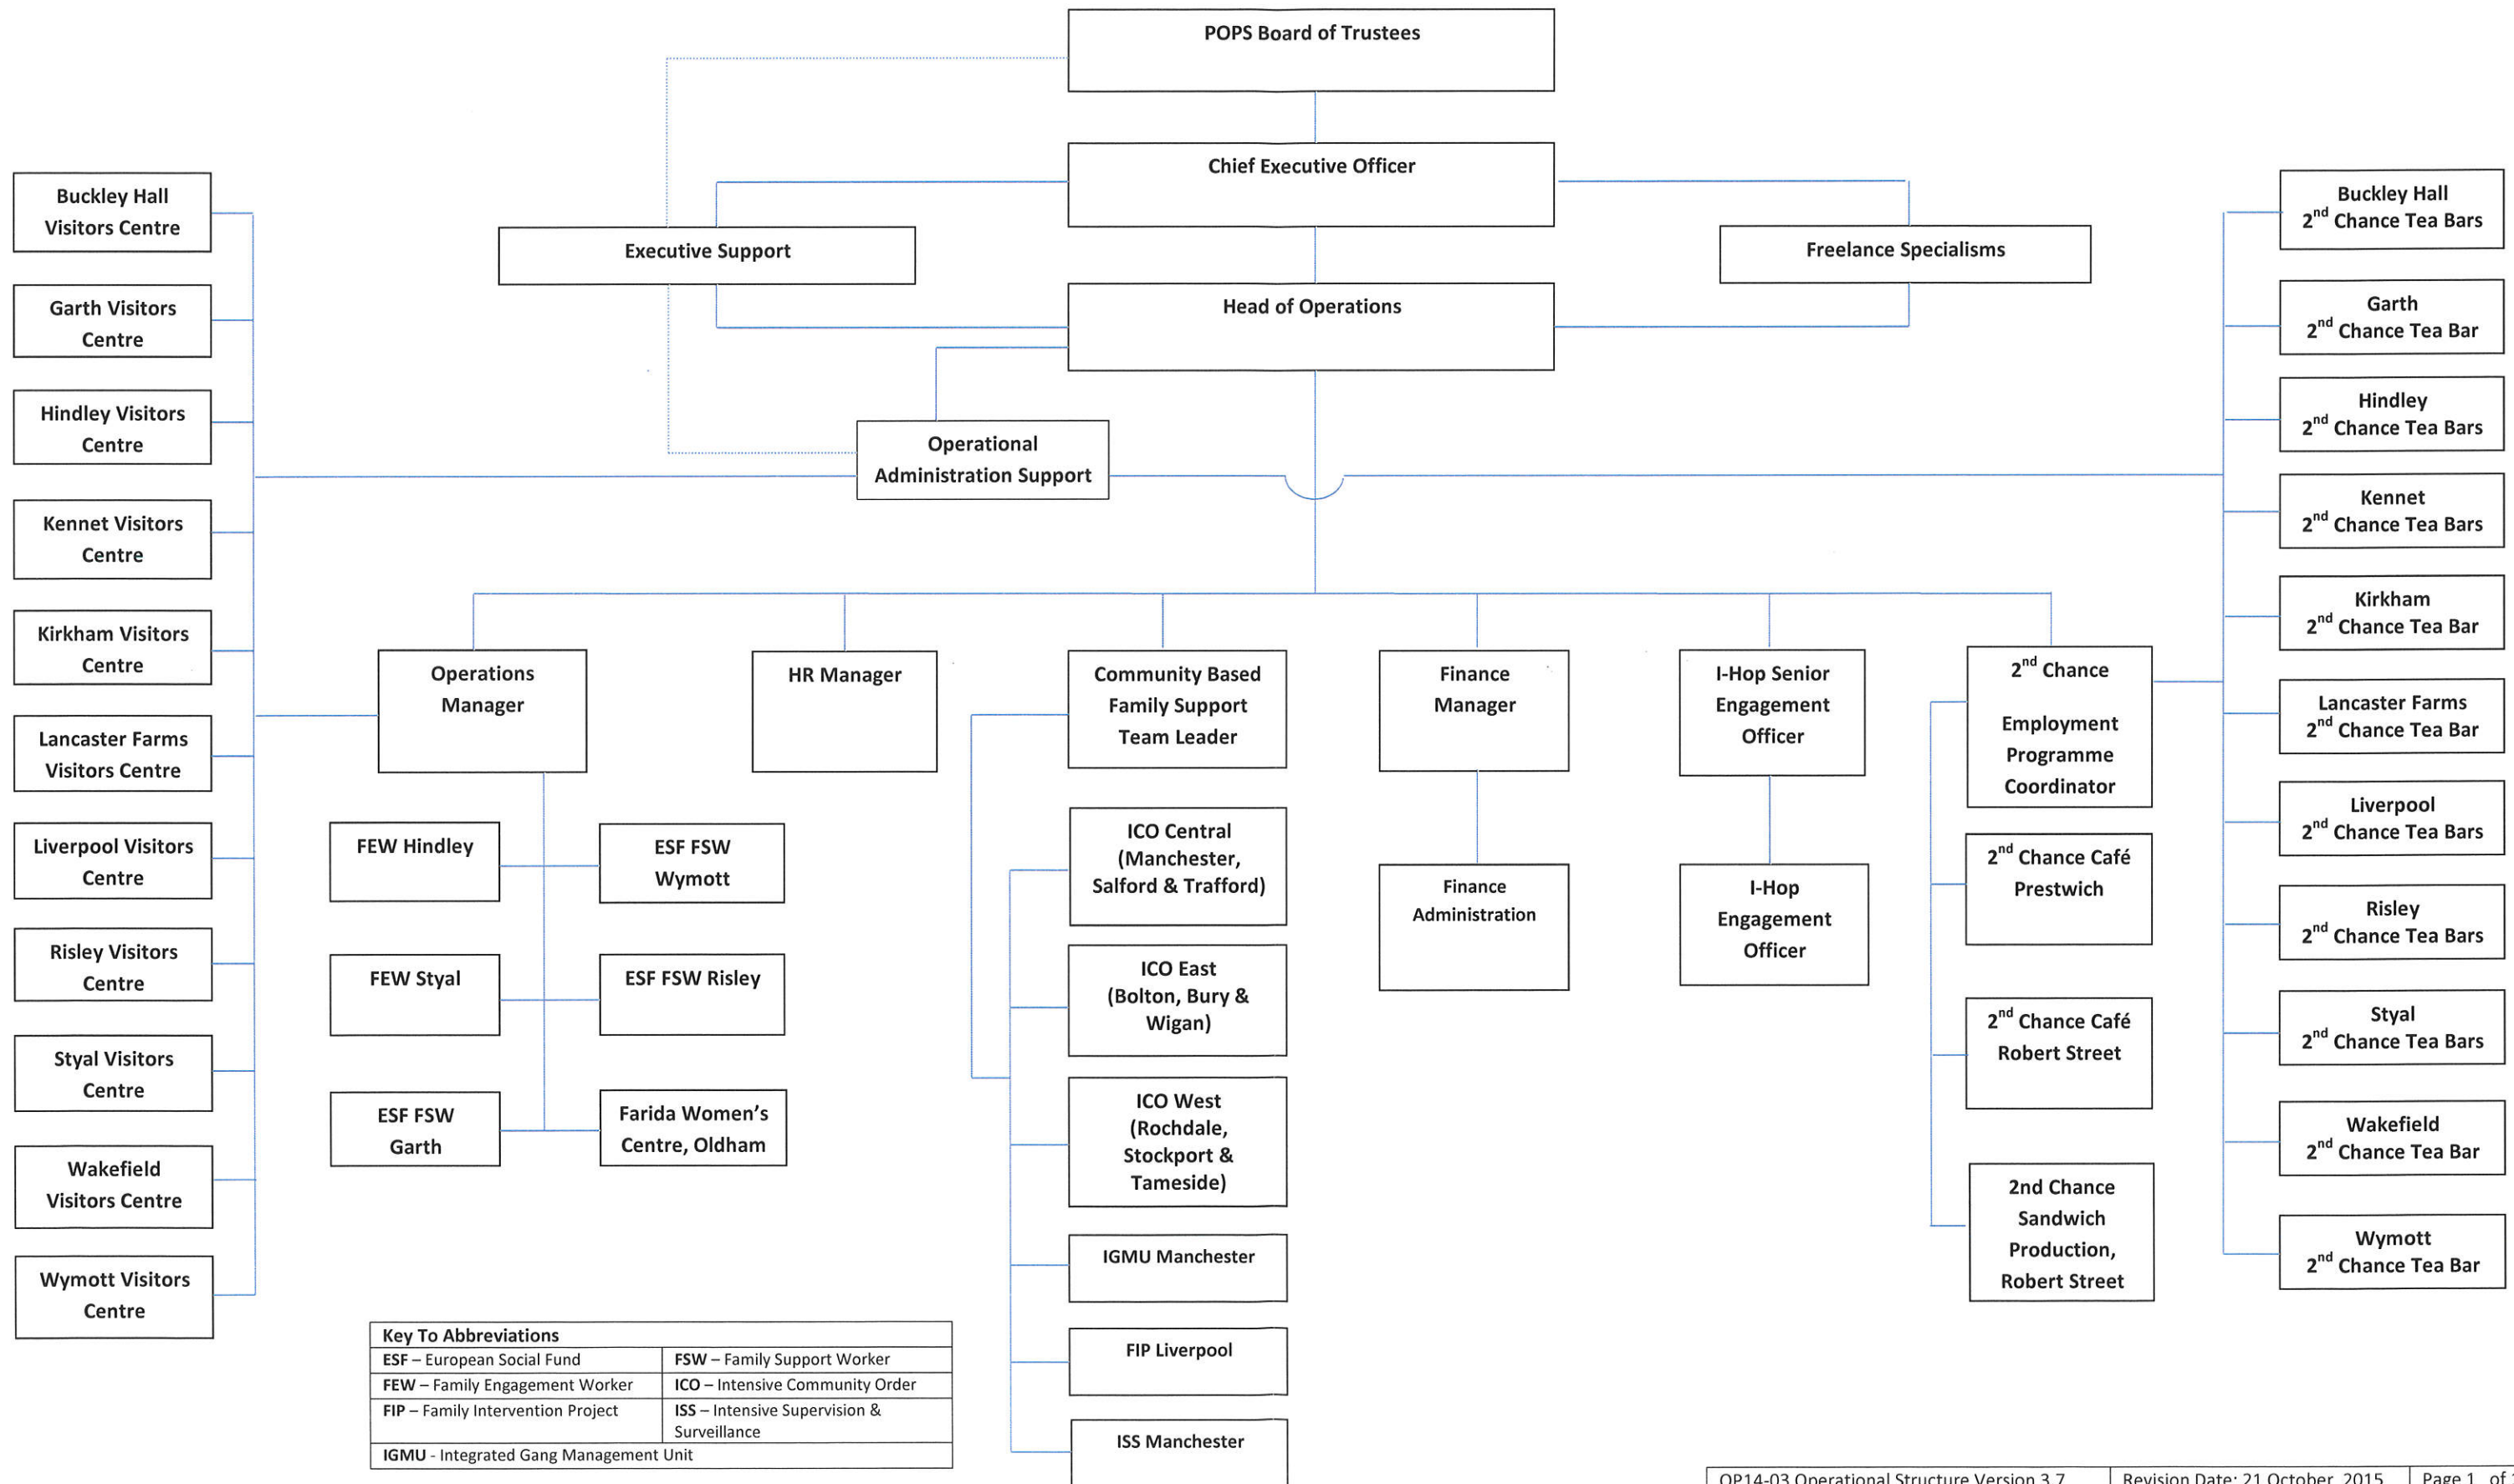

Operational Structure

Key To Abbreviations	
ESF – European Social Fund	FSW – Family Support Worker
FEW – Family Engagement Worker	ICO – Intensive Community Order
FIP – Family Intervention Project	ISS – Intensive Supervision & Surveillance
IGMU - Integrated Gang Management Unit	